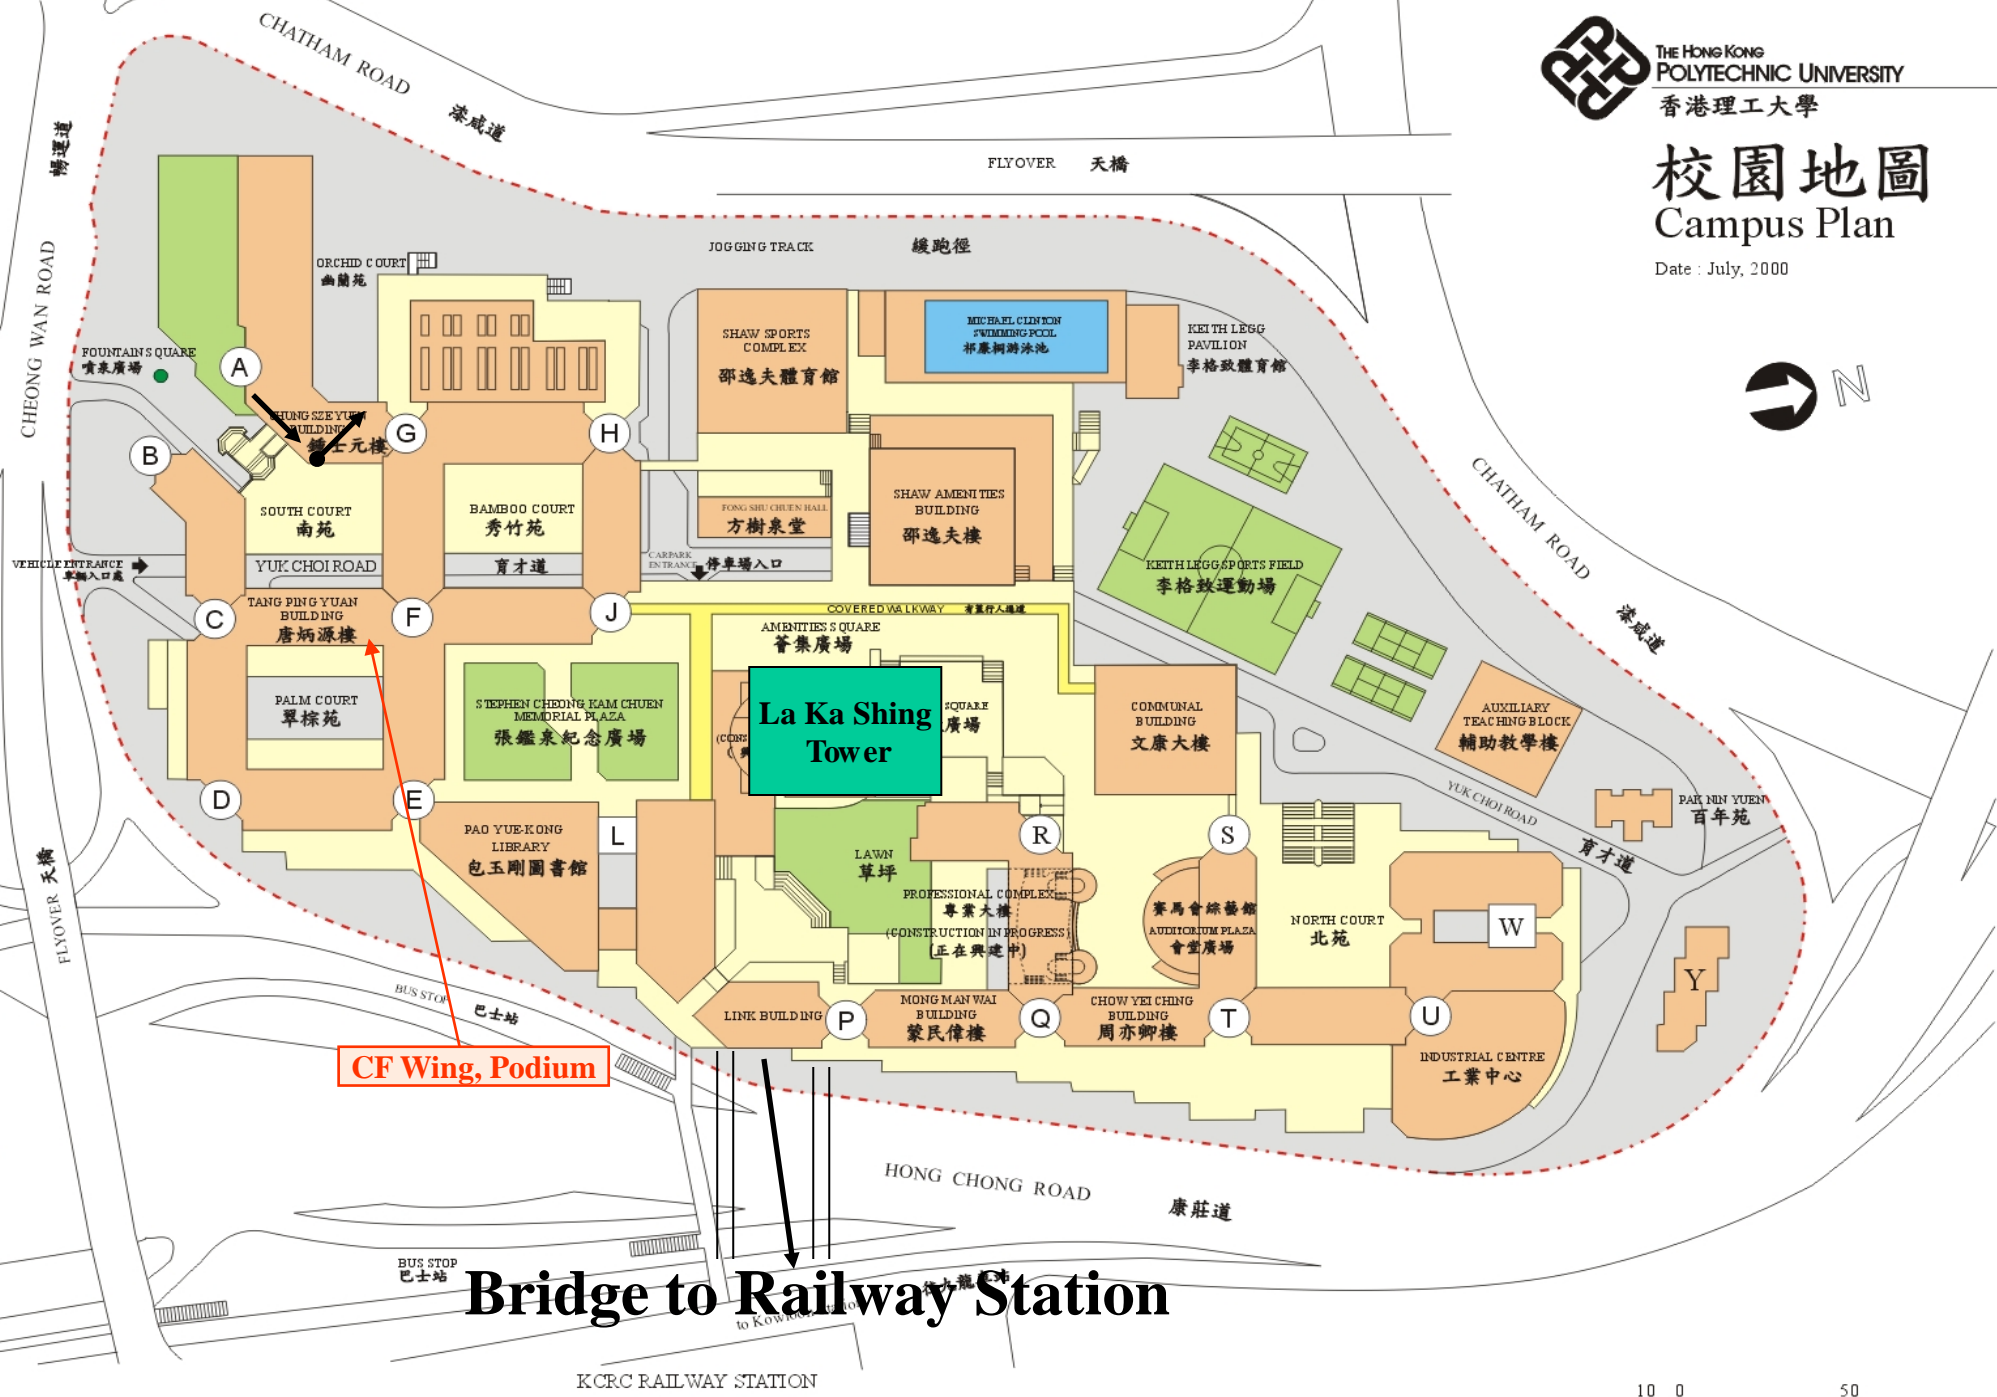

# 校園地圖 Campus Plan

Date: July, 2000

**CF Wing, Podium**

## Bridge to Railway Station

KCRC RAILWAY STATION

九龍車站